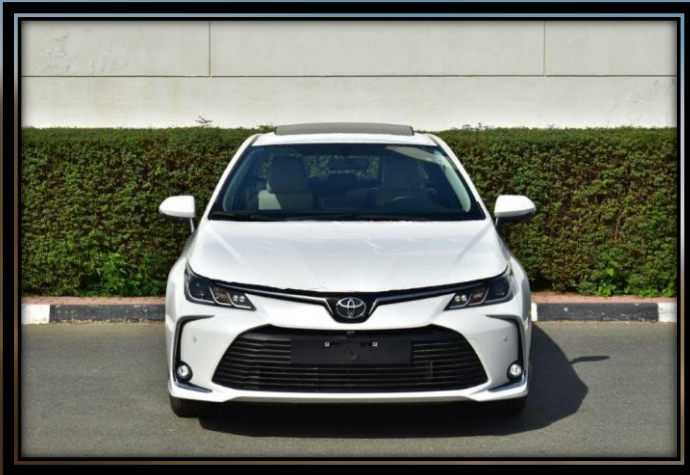

TOYOTA COROLLA

2023 TOYOTA COROLLA EXECUTIVE 2.0L AT

www.saharamotorsuae.com

2023 MODEL TOYOTA COROLLA EXECUTIVE 2.0L PETROL AUTOMATIC TRANSMISSION

MODEL CODE – MZEA12L-GEXDBV

ENGINE: M20A-FKS, 2.0L, 4-CYLINDERS

LOAD SPACE COVER (PLASTIC)

SAFETY REGULATION KIT

FUEL STICKER

LOCKING SWITCH ON PASSENGER

2023 TOYOTA COROLLA EXECUTIVE 2.0L AT

www.saharamotorsuae.com

GALLERY - EXTERIOR

2023 TOYOTA COROLLA EXECUTIVE 2.0L AT